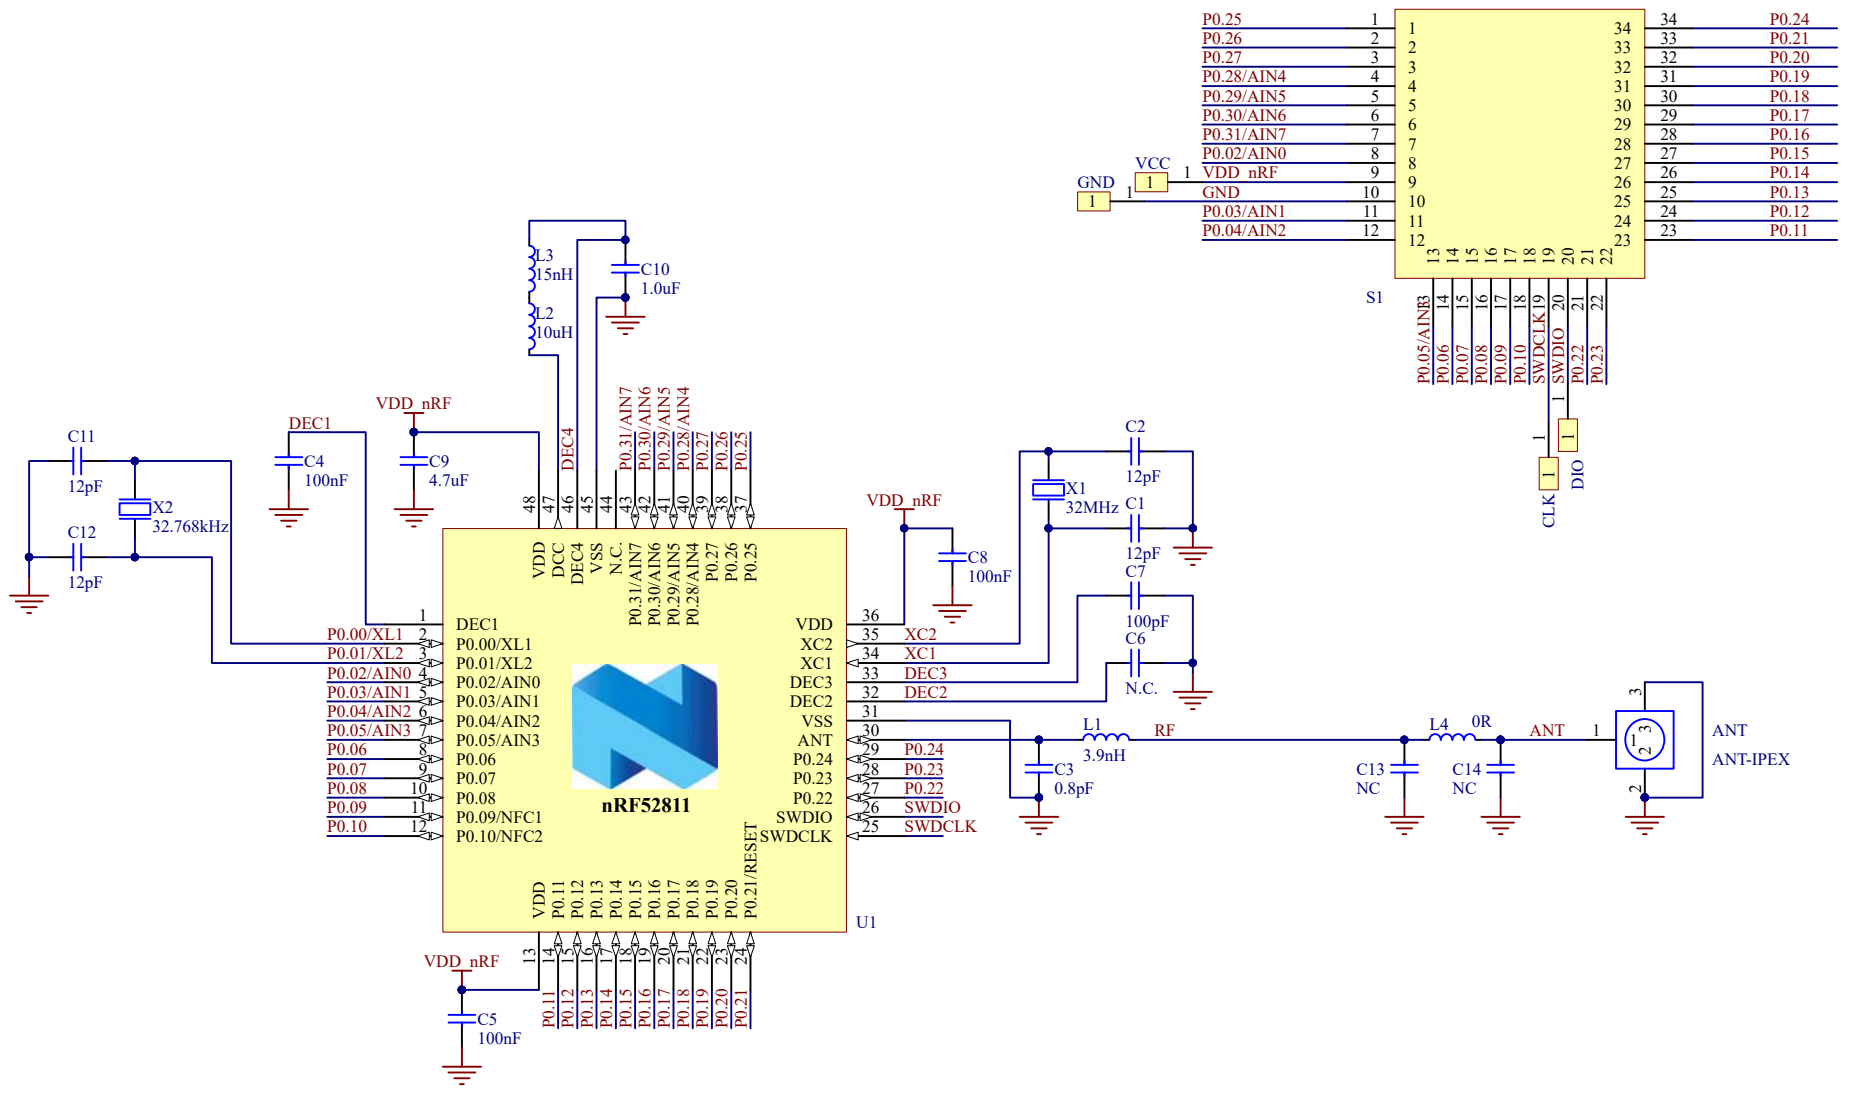

1

2

3

4

A

A

B

B

C

C

D

D

MOKO		Drawing by		Sky	
Product Name		MKBN06			
Schematic Name		MK06B			
Revision	Ver.1.1	Page	1/1	Date	20200711
Auditing by		Authorize by			

1

2

3